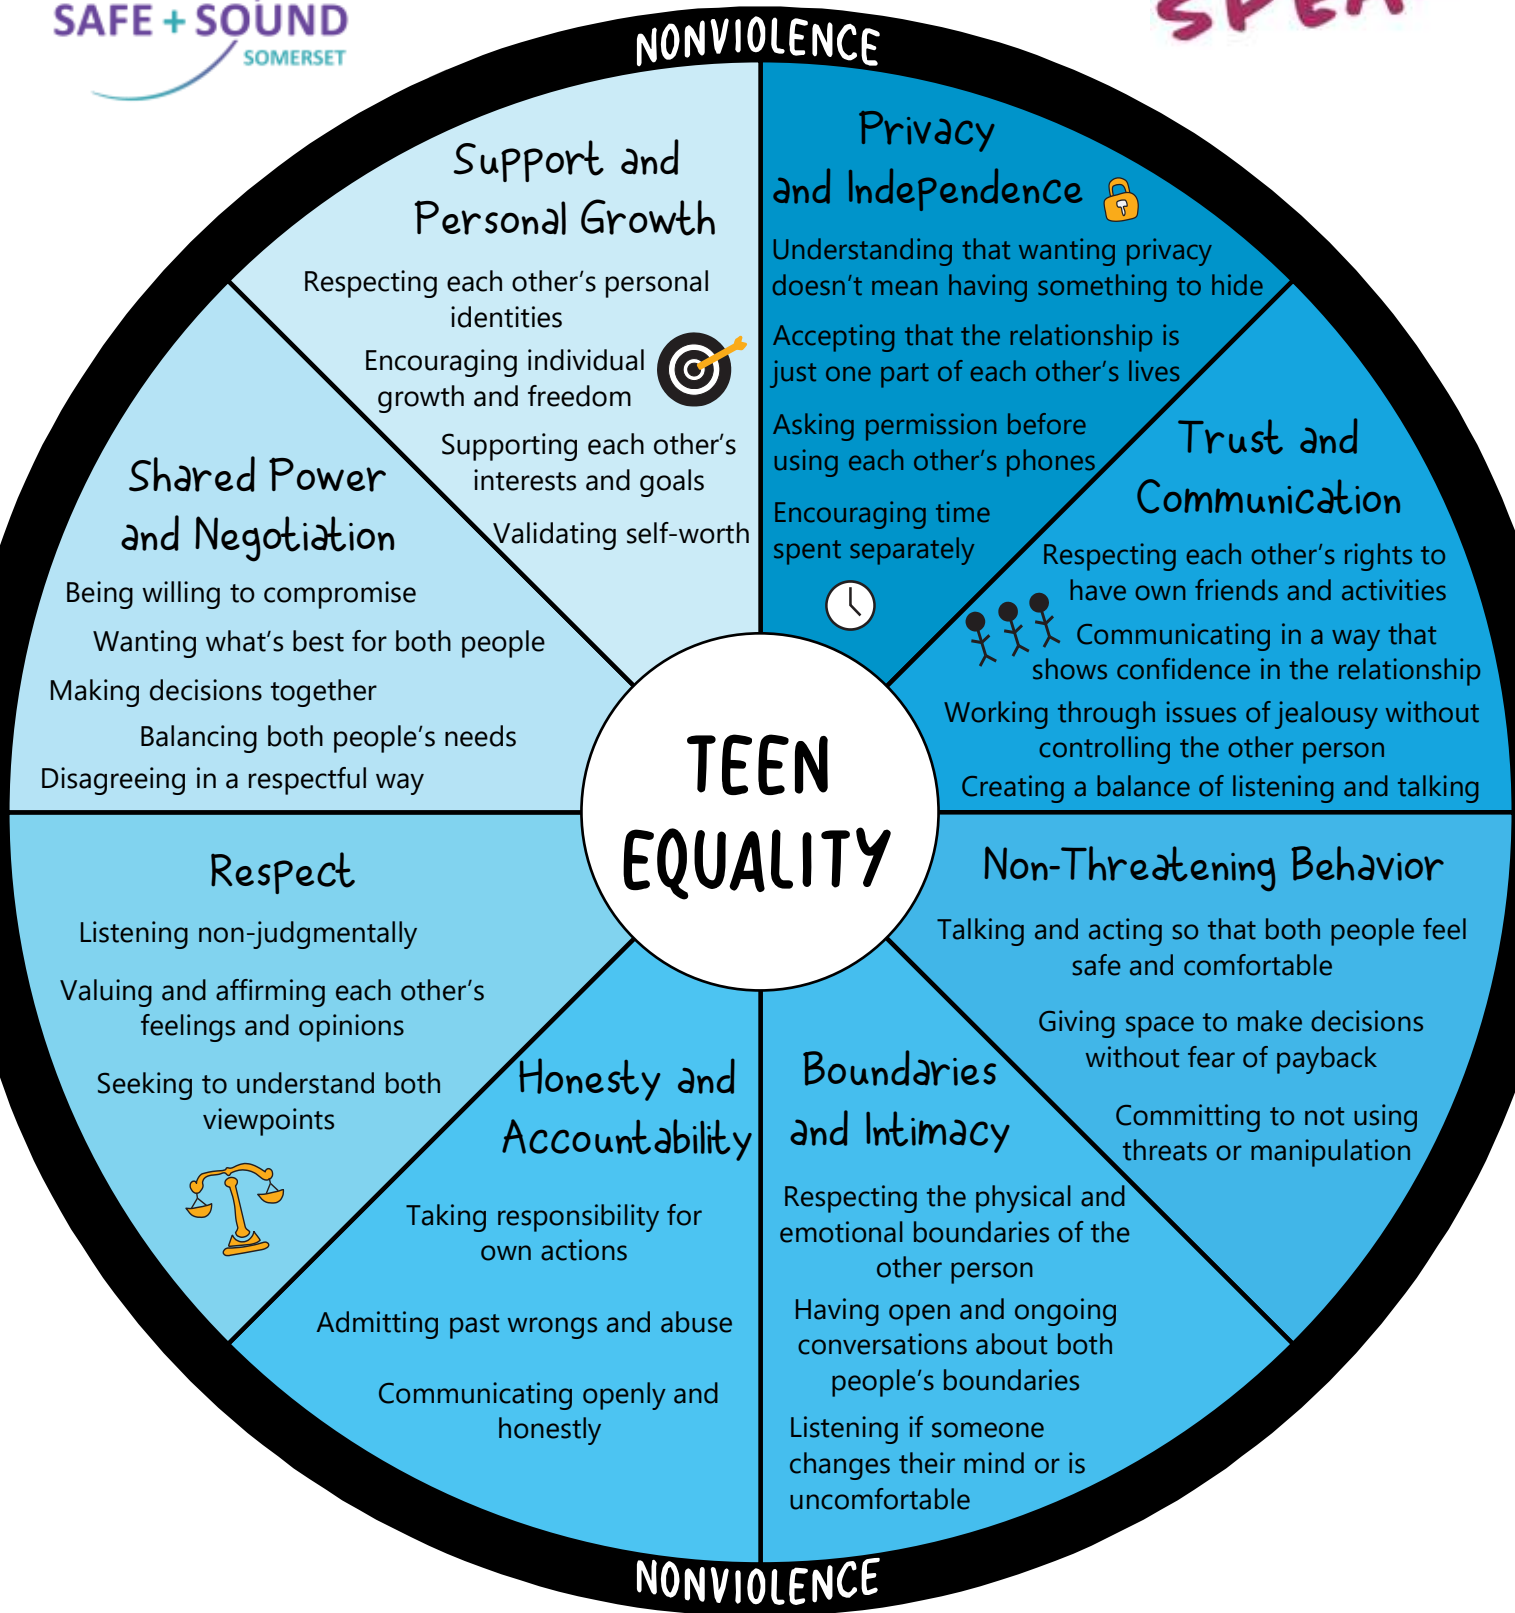

24-Hour Call or Text Hotline: 866-685-1122

Adapted from:

"Power and Control Wheel" - Developed by Domestic Violence Intervention Project

"Teen Power and Control Wheel" - Produced by National Center on Domestic and Sexual Violence

24-Hour Call or Text Hotline: 866-685-1122

Adapted from:

"Equality Wheel" - Developed by Domestic Abuse Intervention Project
 "Teen Equality Wheel" - Developed by National Center on Domestic and Sexual Violence
 "Teen Equality Wheel" - Developed by Loveisrespect.org